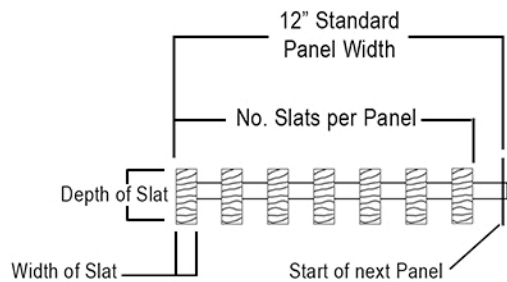

Blade sizes range from 1 3/8" – 7 1/2" deep. Our panel width is determined by the project specifications. Solid wood panels are available with 3'-10' lengths, and our veneer panels are offered in 8-12' lengths. (Blades per foot will vary per project specifications.) Soundtex and/or insulation can be added for greater NRC values.

WB = Wood Backer

WDB = Wood + Dowel Backer

NB = Notched Wood Backer

FD = Flexible Dowel

WD = Wood Dowel

Width of Slat in Decimal Inches

- IE 0.75 = 3/4"
- IE 1.00 = 1"
- IE 1.25 = 1-1/4"

Width of Slat in Decimal Inches

- IE 0.75 = 3/4"
- IE 1.00 = 1"
- IE 1.25 = 1-1/4"

SWG = Solid Wood Grille
VWG = Veneer Wood Grille

Acoustical Performance

The RB Grille acoustical performance varies according to project design application.
 NRC Value (1" encapsulated insulation) = 0.90
 NRC Value (2" encapsulated insulation) = 1.00