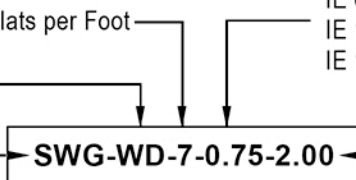

Blade sizes range from 1 3/8" – 7 1/2" deep. Our panel width is determined by the project specifications. Solid wood panels are available with 3'-10' lengths, and our veneer panels are offered in 8-12' lengths. (Blades per foot will vary per project specifications.) Soundtex and/or insulation can be added for greater NRC values.

WB = Wood Backer

WDB = Wood + Dowel Backer

NB = Notched Wood Backer

FD = Flexible Dowel

WD = Wood Dowel

Width of Slat in Decimal Inches

- IE 0.75 = 3/4"
- IE 1.00 = 1"
- IE 1.25 = 1-1/4"

Width of Slat in Decimal Inches

- IE 0.75 = 3/4"
- IE 1.00 = 1"
- IE 1.25 = 1-1/4"

SWG = Solid Wood Grille
VWG = Veneer Wood Grille

Acoustical Performance

The RB Grille acoustical performance varies according to project design application.
 NRC Value (1" encapsulated insulation) = 0.90
 NRC Value (2" encapsulated insulation) = 1.00