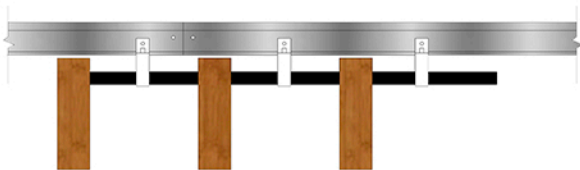

Providing the warm look of wood, plus an acoustical treatment, our RB Grille - Dowel panels are easy-to-install and are available in solid wood or wood veneer options.

KEY FEATURES

- Cost effective natural wood ceiling and wall system.
- Simple installation familiar to experienced acoustical installers.
- Multiple combinations of slat size and slat spacing.
- Popular range of solid wood species, veneers and finishes.
- Range of edge trims for floating ceiling conditions.
- Interior and exterior finishes available.

Blade sizes range from 1 3/8" – 7 1/2" deep. Our panel width is determined by the project specifications. Solid wood panels are available with 3'-10' lengths, and our veneer panels are offered in 8-12' lengths. (Blades per foot will vary per project specifications.) Soundtex and/or insulation can be added for greater NRC values.