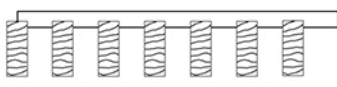

Blade sizes range from 1 3/8" – 7 1/2" deep. Our panel width is determined by the project specifications. Solid wood panels are available with 3'-10' lengths, and our veneer panels are offered in 8-12' lengths. (Blades per foot will vary per project specifications.) Soundtex and/or insulation can be added for greater NRC values.

The Dowel Rod Backer panels are factory assembled with wooden dowels at 12" O.C.. Dowels are typically painted flat black - but custom finishes are available per project specifications.

See Baffles for larger blade options and curved systems

WB = Wood Backer

WDB = Wood + Dowel Backer

NB = Notched Wood Backer

FD = Flexible Dowel

WD = Wood Dowel

Width of Slat in Decimal Inches

- IE 0.75 = 3/4"
- IE 1.00 = 1"
- IE 1.25 = 1-1/4"

Width of Slat in Decimal Inches