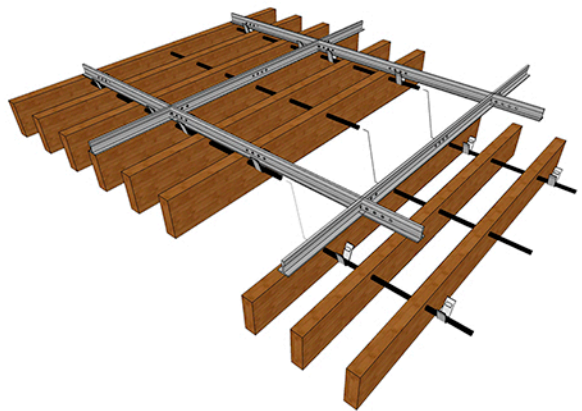

Providing the warm look of wood, plus an acoustical treatment, our RB Grille - Dowel panels are easy-to-install and are available in solid wood or wood veneer options.

KEY FEATURES

- Cost effective natural wood ceiling and wall system.
- Simple installation familiar to experienced acoustical installers.
- Multiple combinations of slat size and slat spacing.
- Popular range of solid wood species, veneers and finishes.
- Range of edge trims for floating ceiling conditions.
- Interior and exterior finishes available.

Blade sizes range from 1 3/8" – 7 1/2" deep. Our panel width is determined by the project specifications. Solid wood panels are available with 3'-10' lengths, and our veneer panels are offered in 8-12' lengths. (Blades per foot will vary per project specifications.) Soundtex and/or insulation can be added for greater NRC values.

The Dowel Rod Backer panels are factory assembled with wooden dowels at 12" O.C.. Dowels are typically painted flat black - but custom finishes are available per project specifications.

See Baffles for larger blade options and curved systems

Compliance with seismic codes

The RB Grille, when installed onto a seismic code compliant suspension grid with screw attachment through the wood backer to the grid will satisfy seismic code requirements. Consult with local codes or a licensed engineer for any additional requirements.