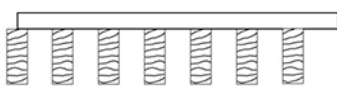

WB = Wood Backer