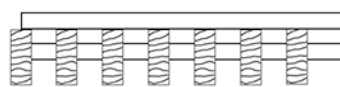

Blade sizes range from 1 3/8" – 7 1/2" deep. Our panel width is determined by the project specifications. Solid wood panels are available with 3'-10' lengths, and our veneer panels are offered in 8-12' lengths. (Blades per foot will vary per project specifications.) Soundtex and/or insulation can be added for greater NRC values.

WB = Wood Backer

WDB = Wood + Dowel Backer

NB = Notched Wood Backer

FD = Flexible Dowel

WD = Wood Dowel

Width of Slat in Decimal Inches

- IE 0.75 = 3/4"
- IE 1.00 = 1"
- IE 1.25 = 1-1/4"

Width of Slat in Decimal Inches