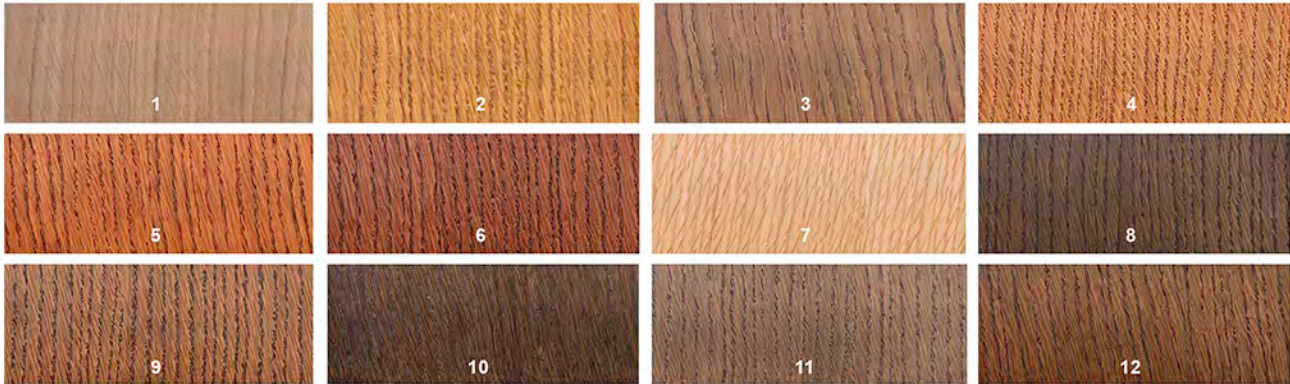

SPECIES: OAK

SPECIES: POPLAR

SPECIES: MAPLE

Species	Finish	Finish Code Chart				Example
OK = Oak	1 = Summer Oak	5 = Autumn Cherry	9 = Essential Oak	Species: Oak		
PO = Poplar	2 = Teak	6 = Modern Ruby	10 = Double Espresso	Finish: Modern Ruby		
MA = Maple	3 = Smokey Walnut	7 = Natural Oak	11 = Driftwood Oak	<div style="border: 1px solid black; padding: 2px; display: inline-block;">CODE: OK6</div>		
CU = Custom	4 = Western Redbud	8 = Urban Walnut	12 = Legacy Walnut			