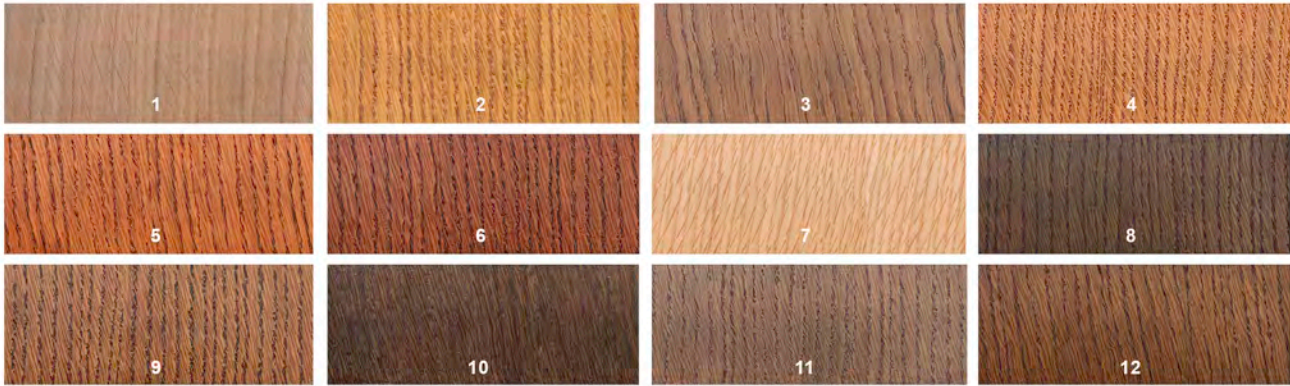

**SPECIES: OAK**

**SPECIES: POPLAR**

**SPECIES: MAPLE**

Species	Finish	Finish Code Chart				Example
OK = Oak	1 = Summer Oak	5 = Autumn Cherry	9 = Essential Oak	<b>Example</b> Species: Oak Finish: Modern Ruby <div style="border: 1px solid black; padding: 2px; display: inline-block;"><b>CODE: OK6</b></div>		
PO = Poplar	2 = Teak	6 = Modern Ruby	10 = Double Espresso			
MA = Maple	3 = Smokey Walnut	7 = Natural Oak	11 = Driftwood Oak			
CU = Custom	4 = Western Redbud	8 = Urban Walnut	12 = Legacy Walnut			