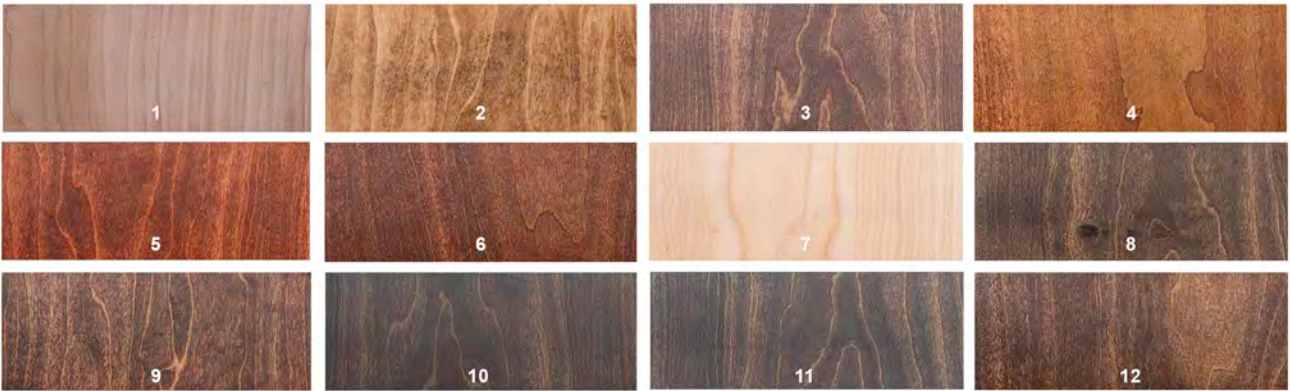

**SPECIES: OAK**

**SPECIES: POPLAR**

**SPECIES: MAPLE**

Species	Finish	Finish Code Chart				Example
OK = Oak	1 = Summer Oak	5 = Autumn Cherry	9 = Essential Oak	<b>Example</b> Species: Oak Finish: Modern Ruby <div style="border: 1px solid black; padding: 2px; display: inline-block;"><b>CODE: OK6</b></div>		
PO = Poplar	2 = Teak	6 = Modern Ruby	10 = Double Espresso			
MA = Maple	3 = Smokey Walnut	7 = Natural Oak	11 = Driftwood Oak			
CU = Custom	4 = Western Redbud	8 = Urban Walnut	12 = Legacy Walnut			