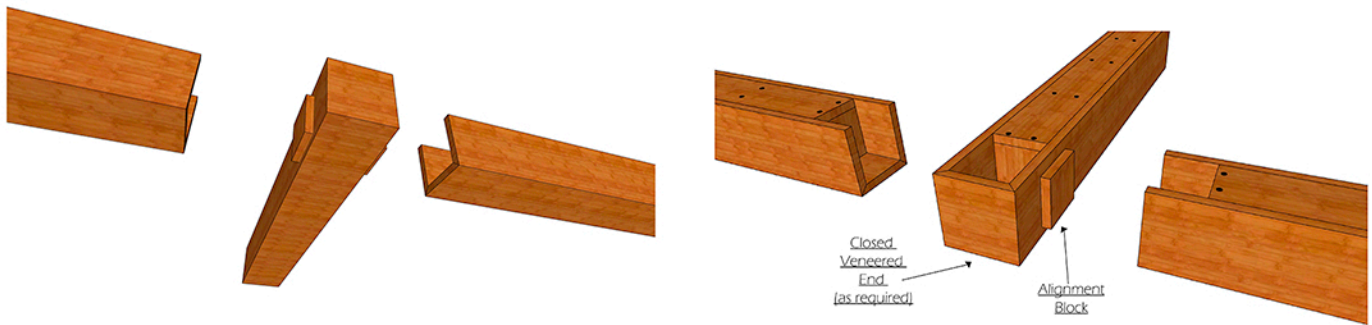

The RB Beam System is a lightweight box beam system that replaces expensive heavy timbers. Easily suspended from the structure above. Designed to compliment a number of wood ceiling systems or suspended as a stand alone feature.

KEY FEATURES

- Curved, vaulted or flat to embrace any type of architectural space.
- Suspension eyehooks in place make for easy connection of suspension components.
- Wide range of widths and depths to suit any application.
- Popular range of solid wood, veneers and finishes.

Redbud architectural beam systems can be manufactured in multiple styles and finishes to achieve various functionalities and appearances. Our most popular beam style can be manufactured with square, rectangle, round or half-round profiles.

Beam Series 1 (RBB1) can be square, rectangular, round or halfround. RBB1 includes half beams for wall applications, and simple moldings can be attached almost anywhere. This series is easiest to install and field modify.