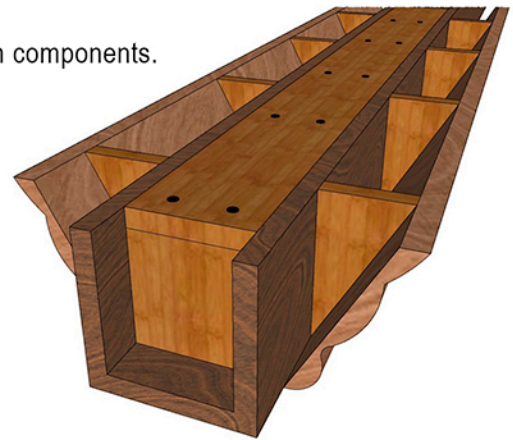

The RB Beam System is a lightweight box beam system that replaces expensive heavy timbers. Easily suspended from the structure above. Designed to compliment a number of wood ceiling systems or suspended as a stand alone feature.

KEY FEATURES

- Curved, vaulted or flat to embrace any type of architectural space.
- Suspension eyehooks in place make for easy connection of suspension components.
- Wide range of widths and depths to suit any application.
- Popular range of solid wood, veneers and finishes.

Redbud architectural beam systems can be manufactured in multiple styles and finishes to achieve various functionalities and appearances. Our most popular beam style can be manufactured with square, rectangle, round or half-round profiles.

Beam Series 1 (RBB1) can be square, rectangular, round or halfround. RBB1 includes half beams for wall applications, and simple moldings can be attached almost anywhere. This series is easiest to install and field modify.